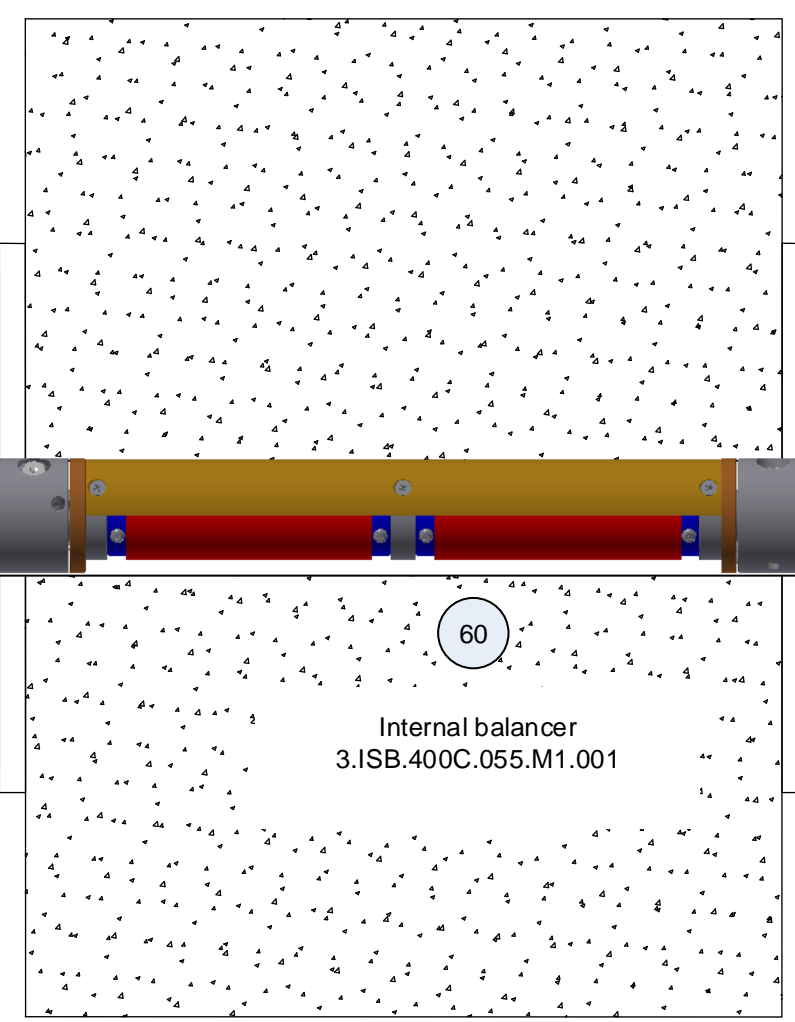

10

Balancing electronics
In table housing
3.AB300T1.K.24
1055178A

Cable
5-way, 10m
3.510BS
1015237A

40

Cable
4-way, 10m
3.410BS.1
1015082A

20

Vibration sensor
4-way, 3m
3.PU.M5.4.3.V2.1
1013626A

30

Cable
5-way, 1,6m
3.501,6SS
1015191A

50

60

Internal balancer
3.ISB.400C.055.M1.001

**Automatic balancing system AB300
with collector and
internal balancer type ISB-collector**