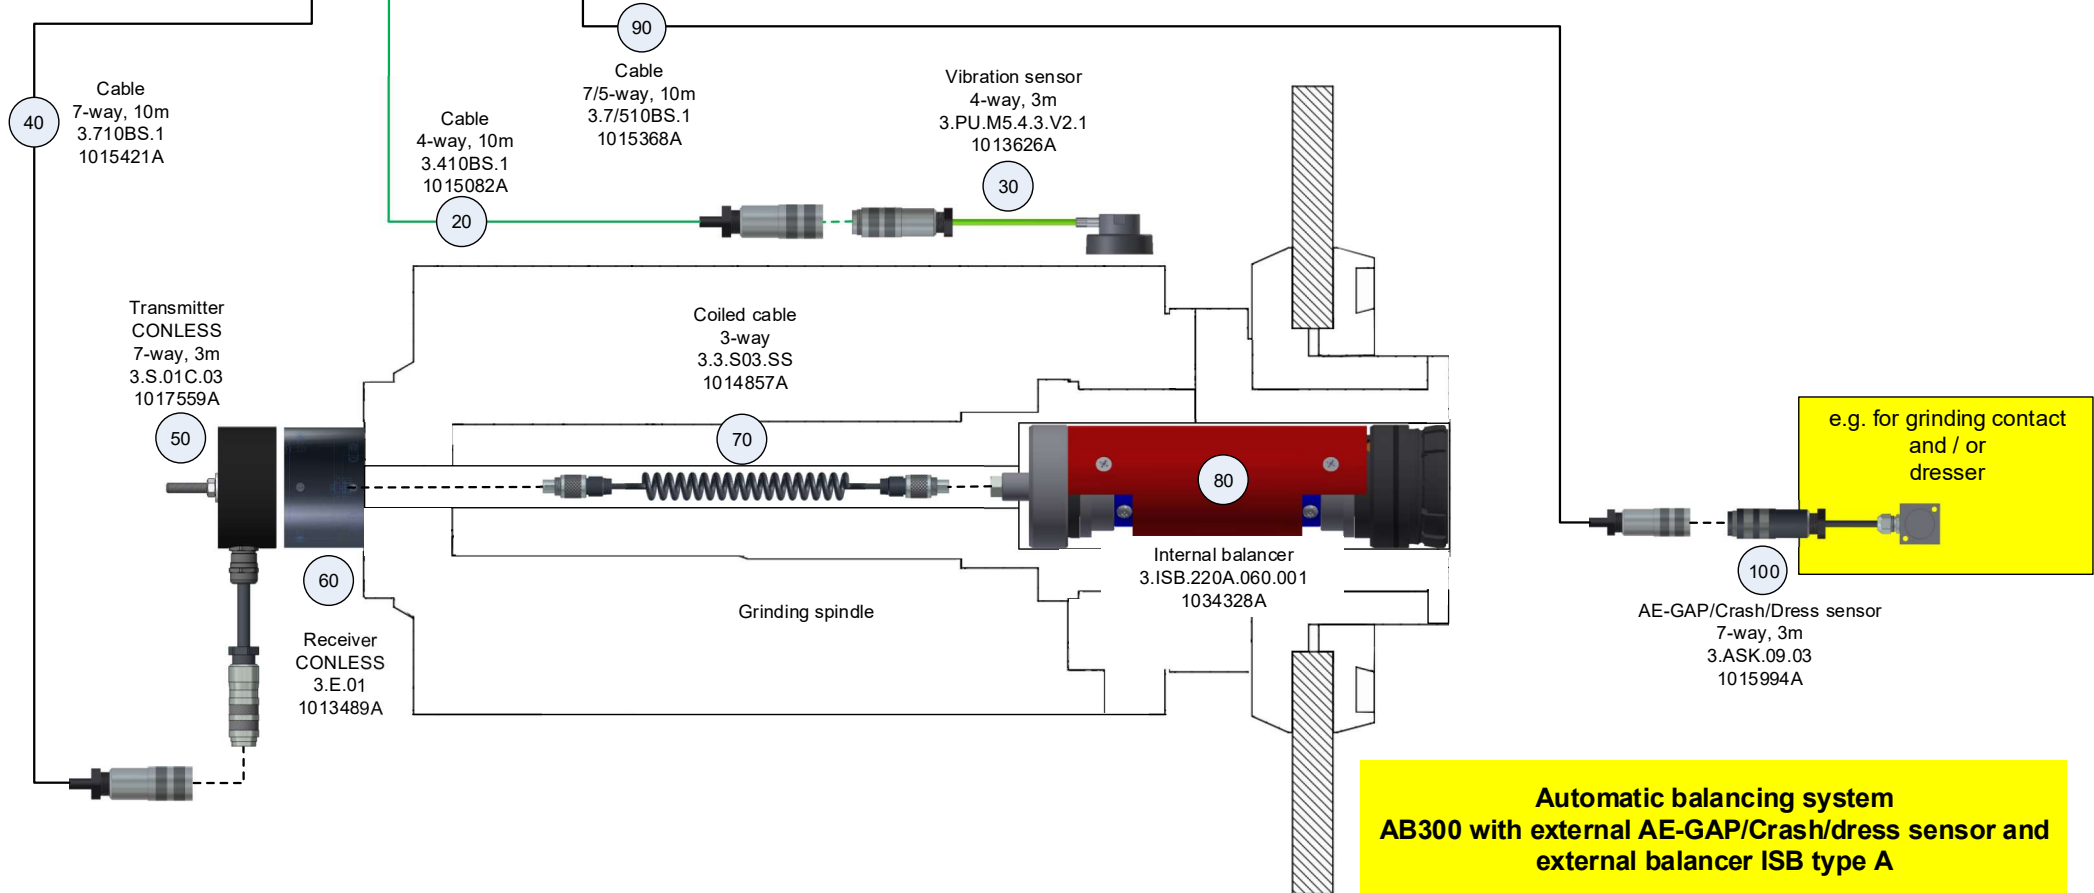

Balancing electronics
3.AB300P01.C.KM.V1A
1015772A

10

**Automatic balancing system
AB300 with external AE-GAP/Crash/dress sensor and
external balancer ISB type A**